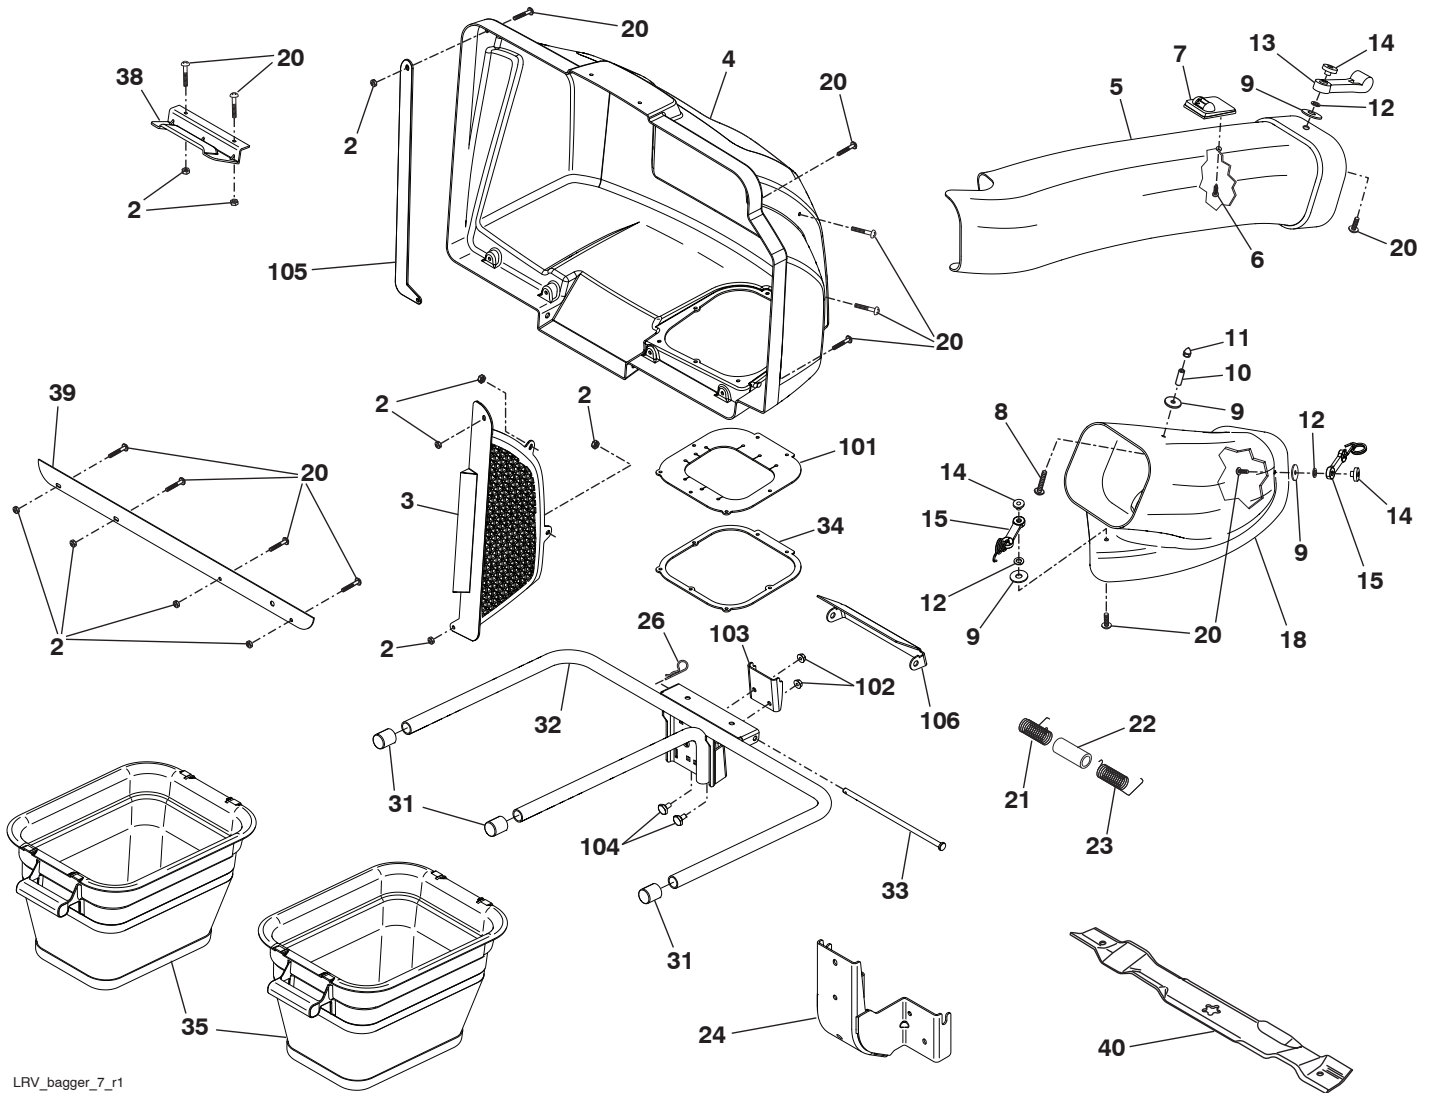

OWNER'S MANUAL
Model Number G30LRV
Product No. 960 73 00-31
30 Inch Mower
Grass Catcher

- **Assembly**
- **Operation**
- **Customer Responsibilities**
- **Repair Parts**

REPAIR PARTS

GRASS CATCHER - - MODEL NUMBER G30LRV (PRODUCT NO. 960 73 00-31)

LRV_bagger_7_r1

KEY PART NO. NO.

DESCRIPTION

2	532 06 91-80	Nut, Crownlock #10-24
3	532 12 75-33	Screen, Cover
4	532 43 66-15	Cover Assembly (Includes 3, 38, 39)
5	532 43 64-54	Chute, Upper
6	818 02 10-08	Screw, Special #10-14 x 1/2
7	532 13 09-33	Full Bag Indicator
8	532 08 71-75	Screw, #10-24 x 1-1/8
9	532 05 27-84	Washer 3/16 x 3/4 x 16 Ga.
10	532 17 13-45	Spacer, Split
11	532 06 08-67	Nut, Acorn #10-24
12	810 07 10-00	Washer, lock
13	532 10 98-08	Latch, Chute
14	532 12 50-04	Nut, Weld
15	532 16 07-93	Latch, Hook
18	532 43 64-53	Chute, Lower
20	871 08 10-10	Screw #10-24 x 5/8
21	532 13 27-96	Spring, Cover L.H. (black)
22	532 13 32-35	Spacer, Cover
23	532 13 29-83	Spring, Cover R.H. (Gray)
24	532 43 81-67	Support Assemble
26	532 12 46-70	Spring, Retainer

KEY PART NO. NO.

DESCRIPTION

31	532 17 40-83	Plug, Tubing End
32	532 17 97-46	Bagger, Frame
33	532 19 27-86	Pin, Hinge
34	532 44 20-65	Gasket, Cover
35	532 43 68-10	Container
38	532 13 08-95	Latch Handle, Cover
39	532 15 50-42	Strip, Reinforcement
40	532 41 92-73	Blade
101	532 44 20-65	Gasket
102	873 90 05-00	Nut
103	532 44 21-04	Bracket
104	532 42 42-97	Bolt
105	532 44 25-26	Bracket
106	532 44 41-03	Bagger Spring Bracket
--	532 44 29-38	Owner's Manual, English/French
--	532 44 29-39	Owner's Manual, Spanish

NOTE: All component dimensions given in U.S. inches.
1 inch = 25.4 mm